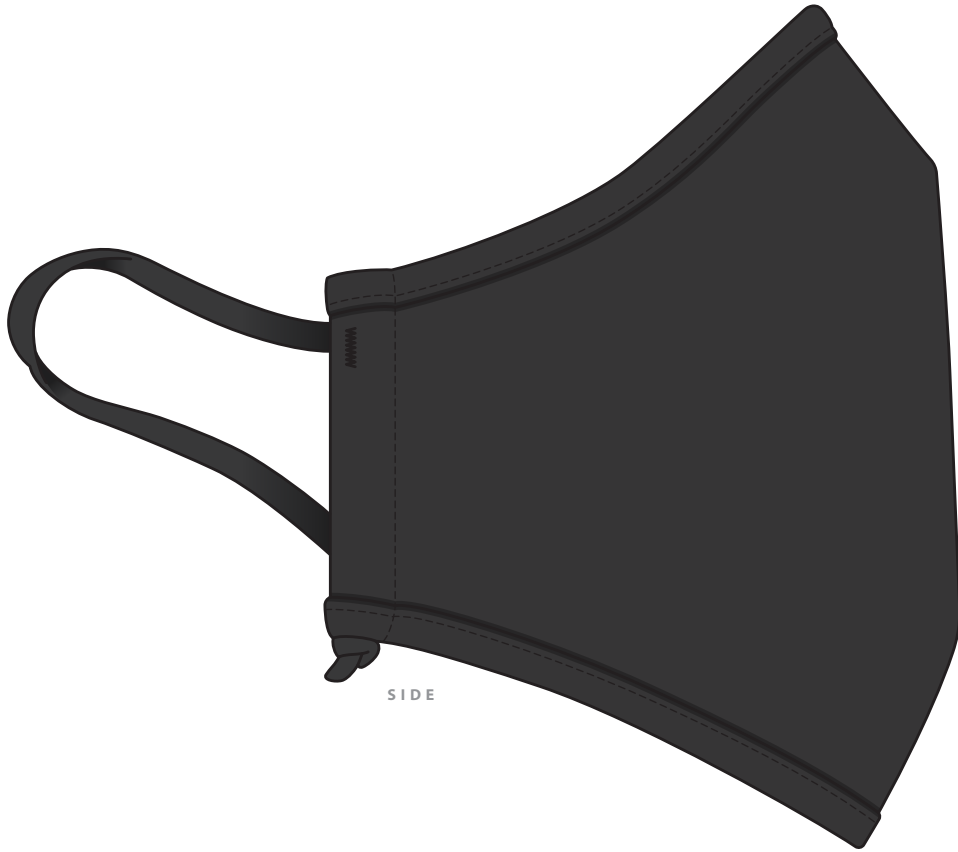

CMK-2

SIDE

FRONT

COLOUR

CMK-2

NOTE:
The maximum decoration area is a guide only and is greatly dependant on the logo shape.